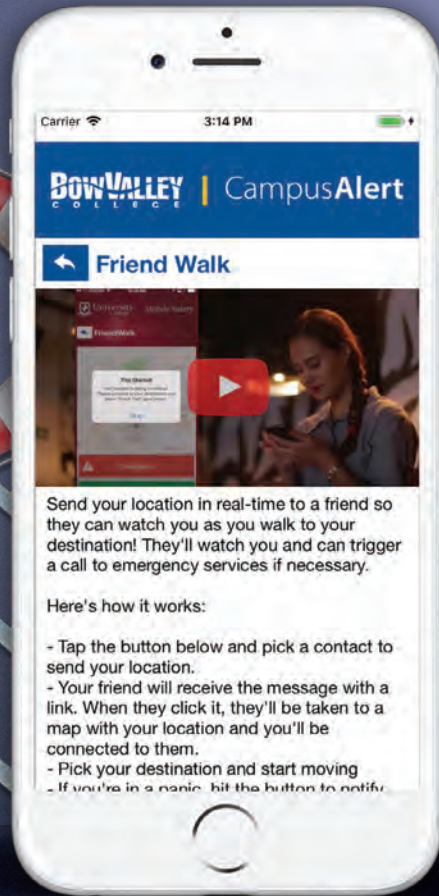

# Take campus security into your hands.

# Equipped. Informed. Safe on campus.

Get the Bow Valley College CampusAlert app.

### 📍 Share Map

Share your location with a friend by sending them a map to your position.

### 📍 Friend Walk

Send your location any time of day or night to a friend or relative so they can track your walking progress using a real-time geo-map. When you reach your destination securely, simply disconnect.